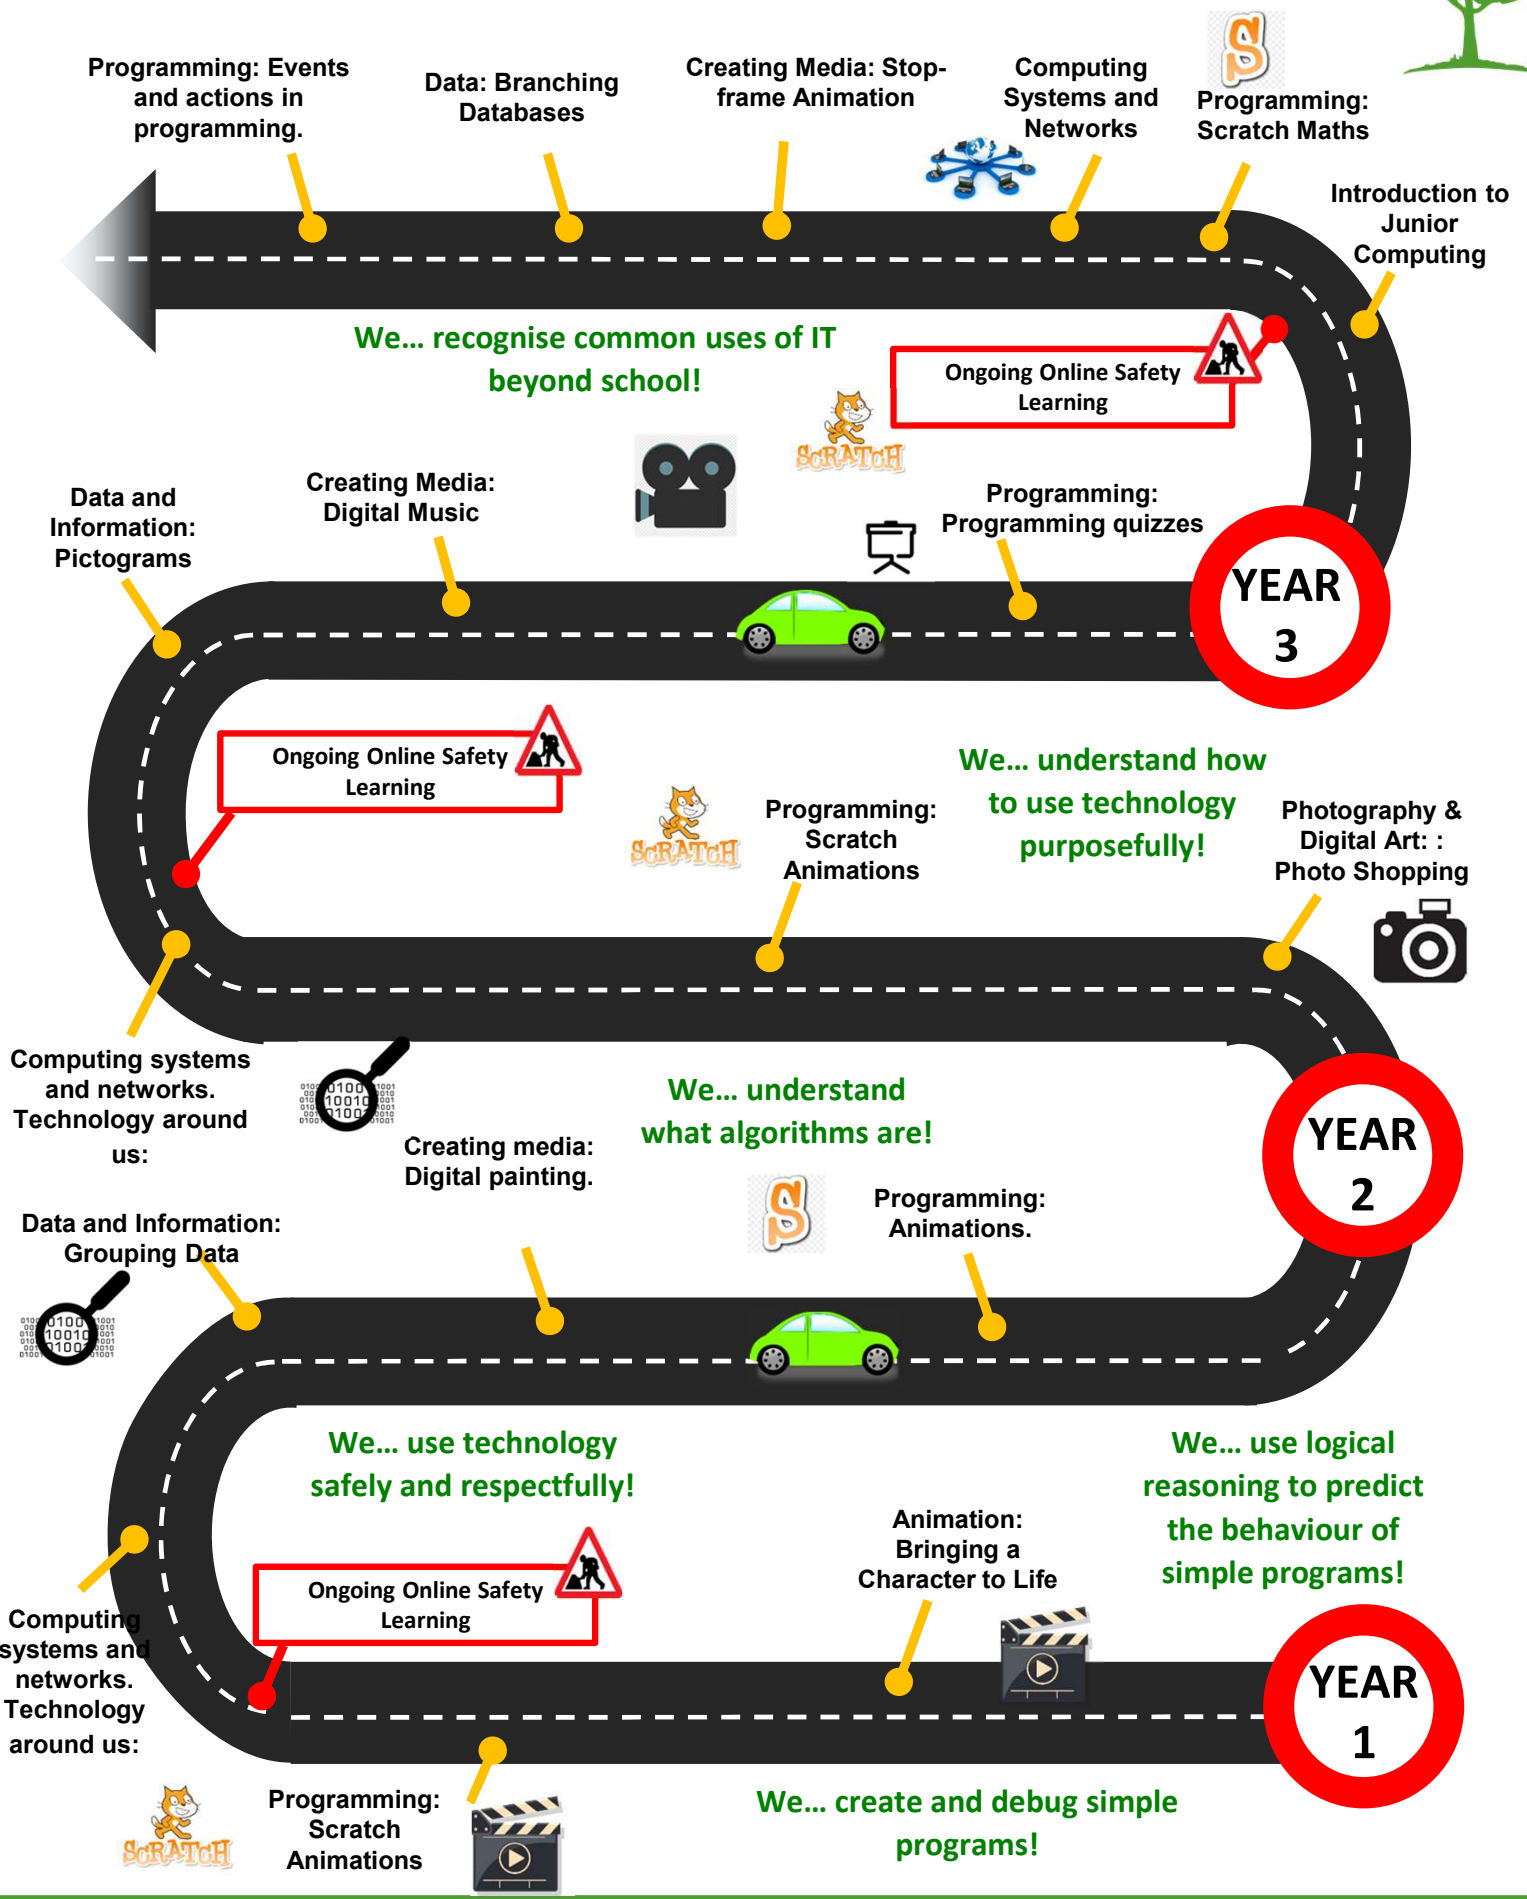

COMPUTING LEARNING JOURNEY

Ardleigh Green Infant School

SUBJECT LEADER: MRS SILK