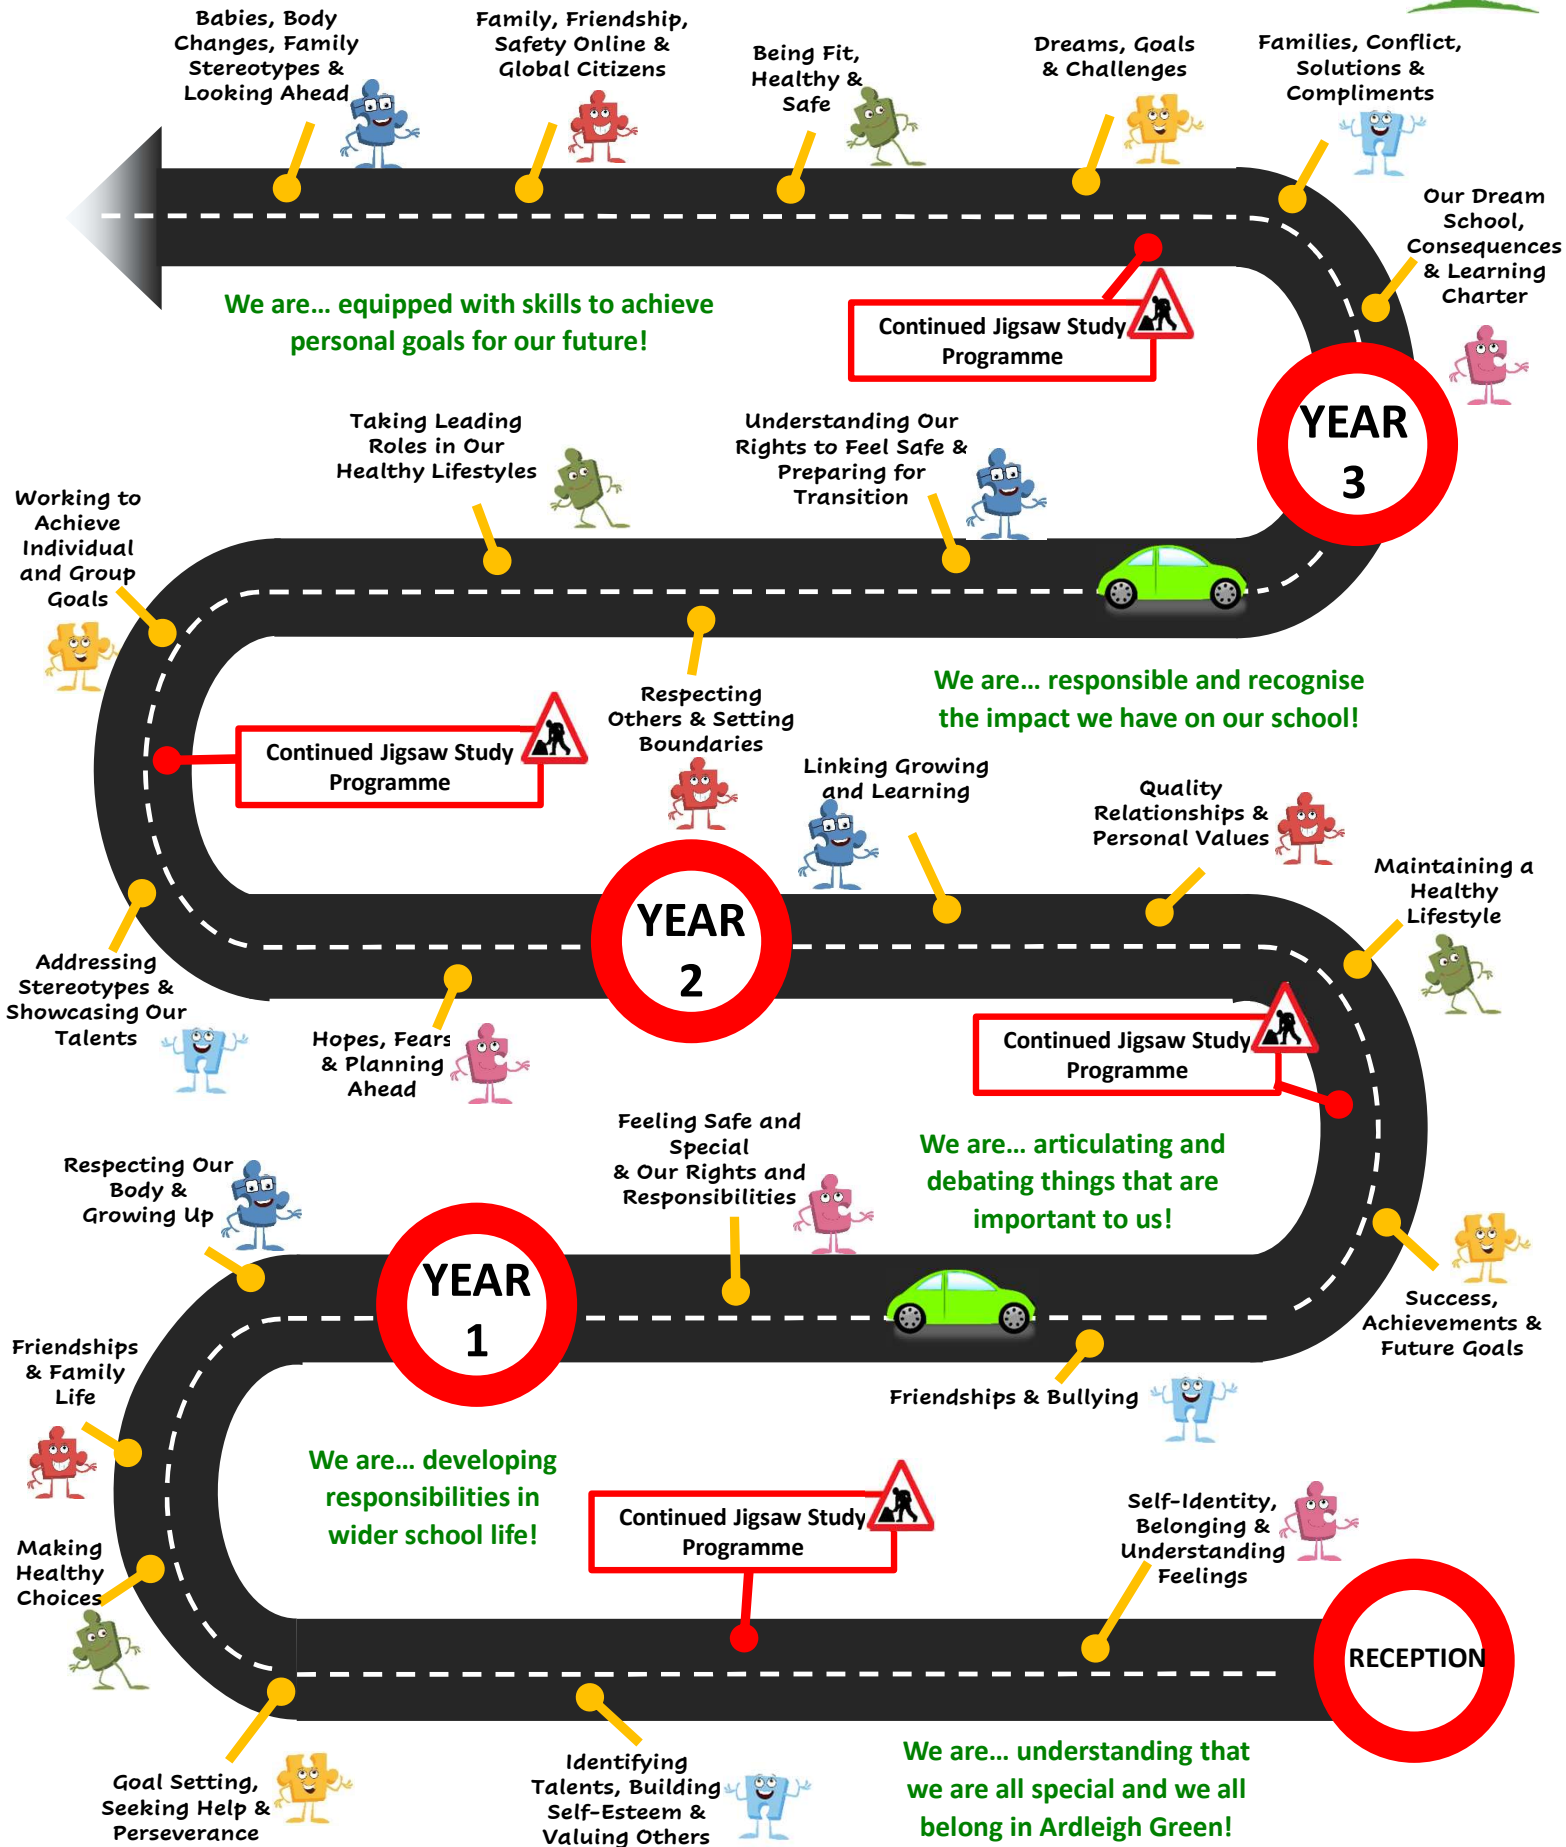

# PSHE LEARNING JOURNEY

Ardleigh Green  
Infant School

SUBJECT LEADER: MRS SILK